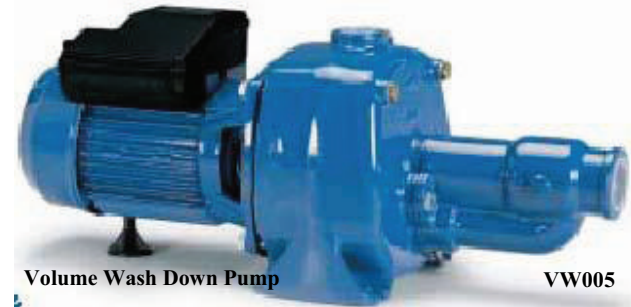

Volume Wash Down Pumps From Genus Milking Systems

Genus Milking Systems Volume Wash Down Pump

The Genus wash down system is powered by a high volume pumping unit.:

- This centrifugal jet pump is powered by a 2.2 hp single phase motor.
- It is capable of pumping up to 80 litres (17 gallons) per minute.
- Has a suction able of lifting water from a depth of up to 7 metres.
- Can be powered direct from a fused 13 Amp outlet.
- The pump body is constructed from cast iron with a maximum working pressure of 8 bar.
- The internal centrifugal power is driven by noryl impellers.

A varied selection of fully adjustable heavy duty wash guns, durable Tricoflex pressure hose capable of withstanding pressures up to 30 bar and the option of electronic flow control to start and stop the pump on demand