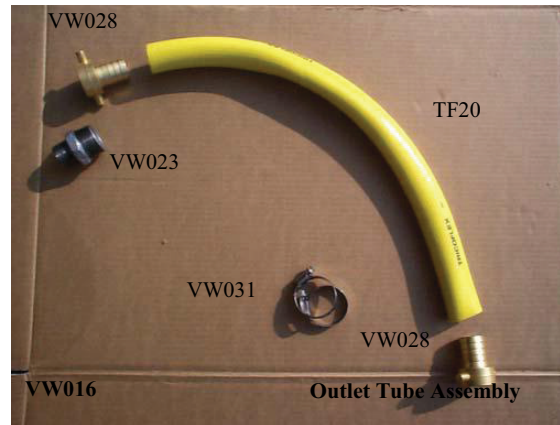

Volume Wash Down Pumps From Genus Milking Systems

Genus Milking Systems Volume Wash Down Pump

The Genus wash down system is powered by a high volume pumping unit.:

- This centrifugal jet pump is powered by a 2.2 hp single phase motor.
- It is capable of pumping up to 80 litres (17 gallons) per minute.
- Has a suction able of lifting water from a depth of up to 7 metres.
- Can be powered direct from a fused 13 Amp outlet.
- The pump body is constructed from cast iron with a maximum working pressure of 8 bar.
- The internal centrifugal power is driven by noryl impellers.

A varied selection of fully adjustable heavy duty wash guns, durable Tricoflex pressure hose capable of withstanding pressures up to 30 bar and the option of electronic flow control to start and stop the pump on demand

Qty	DS Code	Description
1	VW005	Volume Wash Down Pump
1	VW014	Wash Down Kit
1	VW015	Suction Kit
1	VW016	Outlet Kit
1	VW018	Take Off Point